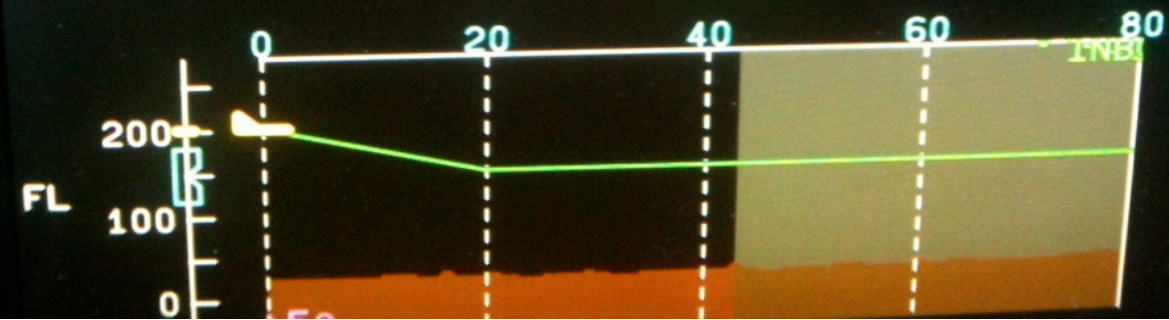

GS 387 TAS 398
282/32

ILS25L
BTV25L/M23

KERAX 2
3
13